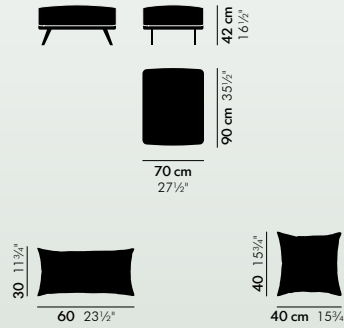

GAS

LACLASICA

GLOBUS

EGOA

ONDA

LAU

ZERO

DENEB

SAPPORO

SATELLITE

MALENA

NUBE

COSTURA

ARMCHAIR / BUTACA

SOFA

OTTOMAN

SOFA + CHAISELONGUE

SOLAPA

MAREA

ECLIPSE