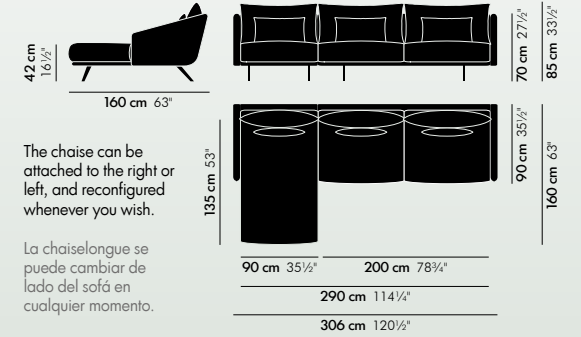

SOFA + CHAISELONGUE