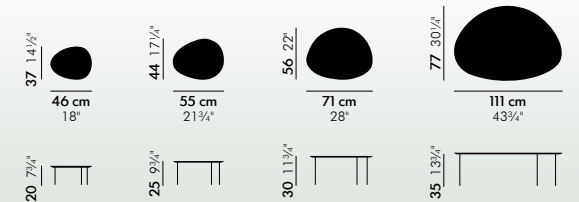

GAS

LACLASICA

GLOBUS

EGOA

ONDA

LAU

ZERO

DENEB

SAPPORO

SATELLITE

MALENA

NUBE

COSTURA

ARMCHAIR / BUTACA

SOFA

OTTOMAN

SOFA + CHAISELONGUE

SOLAPA

MAREA

ECLIPSE