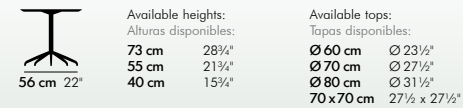

GAS

LACLASICA

GLOBUS

EGOA

ONDA

LAU

ZERO

DENEB

SAPPORO

SATELLITE

MALENA

NUBE

COSTURA

ARMCHAIR / BUTACA

SOFA

OTTOMAN

SOFA + CHAISELONGUE

SOLAPA

MAREA

ECLIPSE