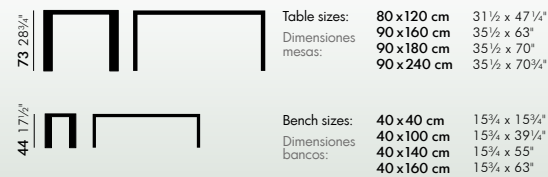

GAS

LACLASICA

GLOBUS

EGOA

ONDA

LAU

ZERO

DENEB

SAPPORO

SATELLITE

MALENA

NUBE

COSTURA

ARMCHAIR / BUTACA

SOFA

OTTOMAN

SOFA + CHAISELONGUE

SOLAPA

MAREA

ECLIPSE