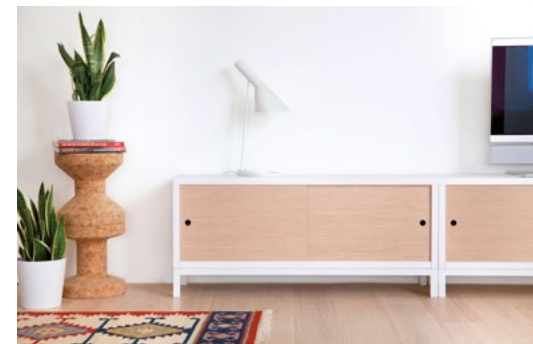

Sapporo shelves can grow together with your future needs.

Sapporo is always white, with doors available in glass or wood.

A large white shelving unit with glass-fronted upper sections and solid white lower sections. The glass sections display various books and decorative items. The lower sections have small black circular handles.