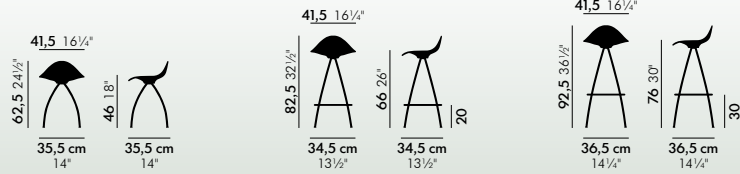

Four nested organic-shaped tables, in different sizes & heights. Eclipse tables allow endless configurations.

GAS

LACLASICA

GLOBUS

EGOA

ONDA

LAU

ZERO