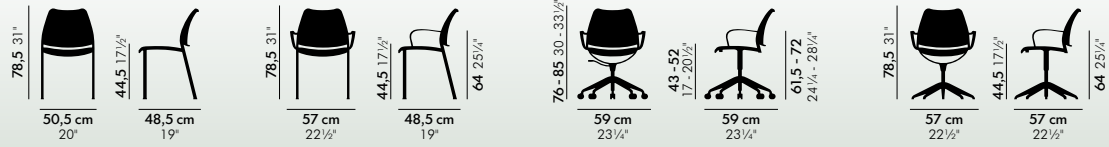

Four nested organic-shaped tables, in different sizes & heights. Eclipse tables allow endless configurations.

GAS

LACLASICA

GLOBUS

EGOA

ONDA

LAU

ZERO