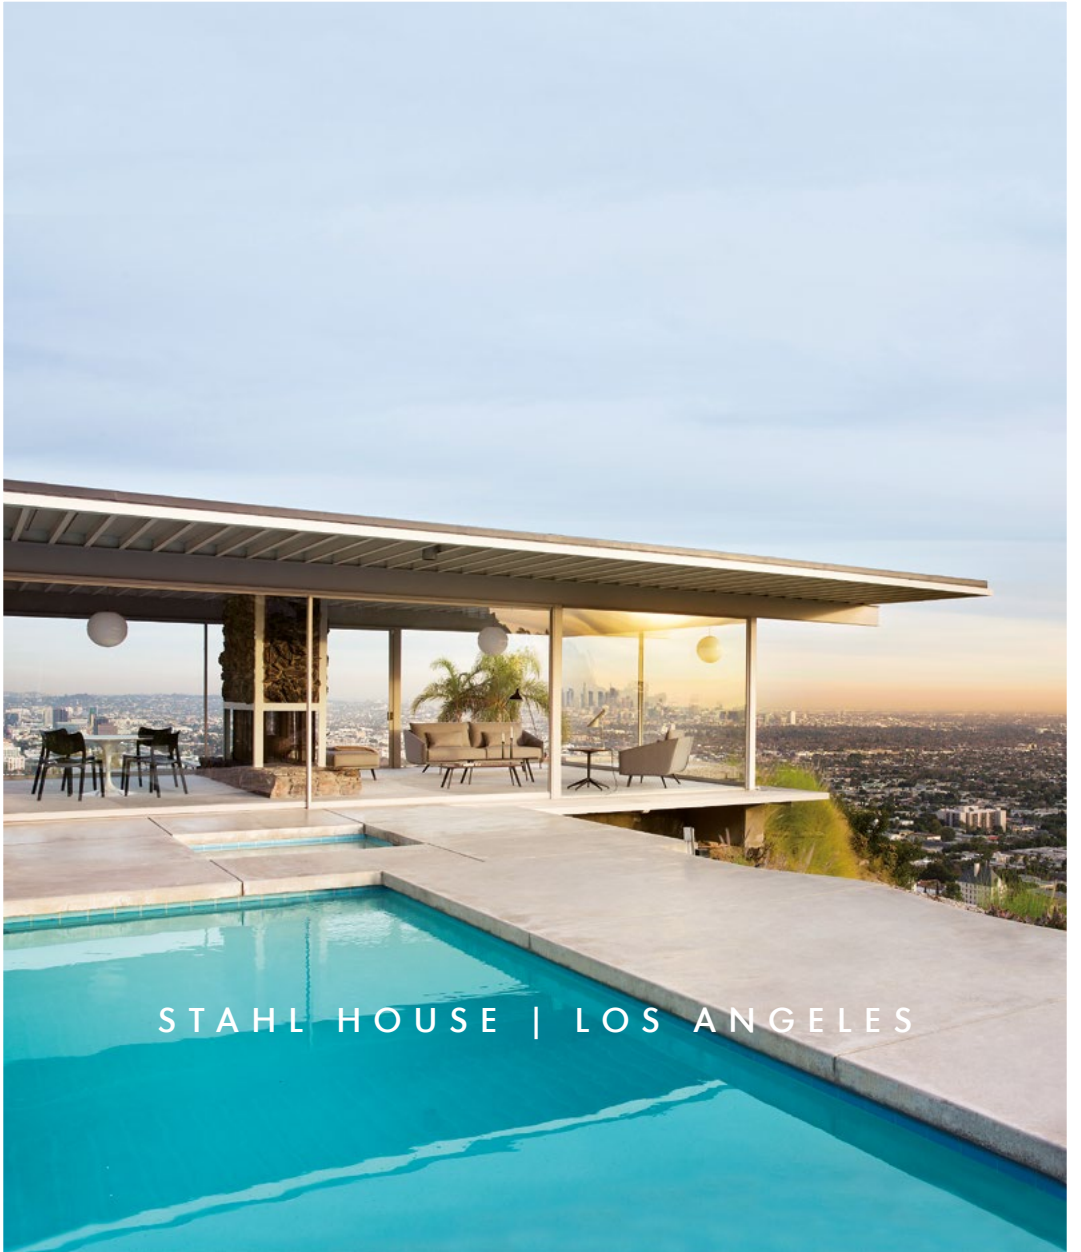

OTTOMAN

SOFA + CHAISELONGUE

SOLAPA

MAREA

ECLIPSE

STUA

STAHL HOUSE | LOS ANGELES

WWW.STUA.COM