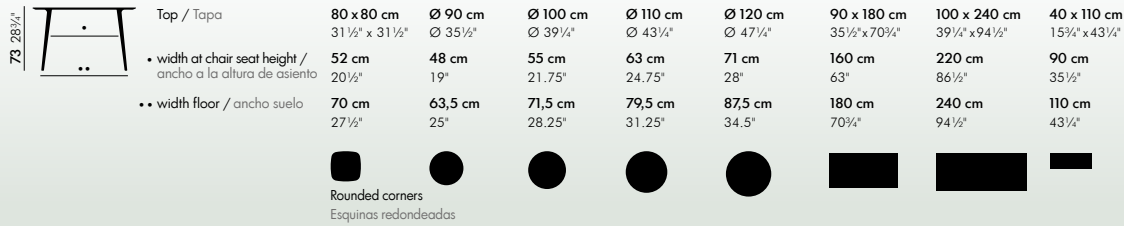

Four nested organic-shaped tables, in different sizes & heights. Eclipse tables allow endless configurations.

GAS

LACLASICA

GLOBUS

EGOA

ONDA

LAU

ZERO